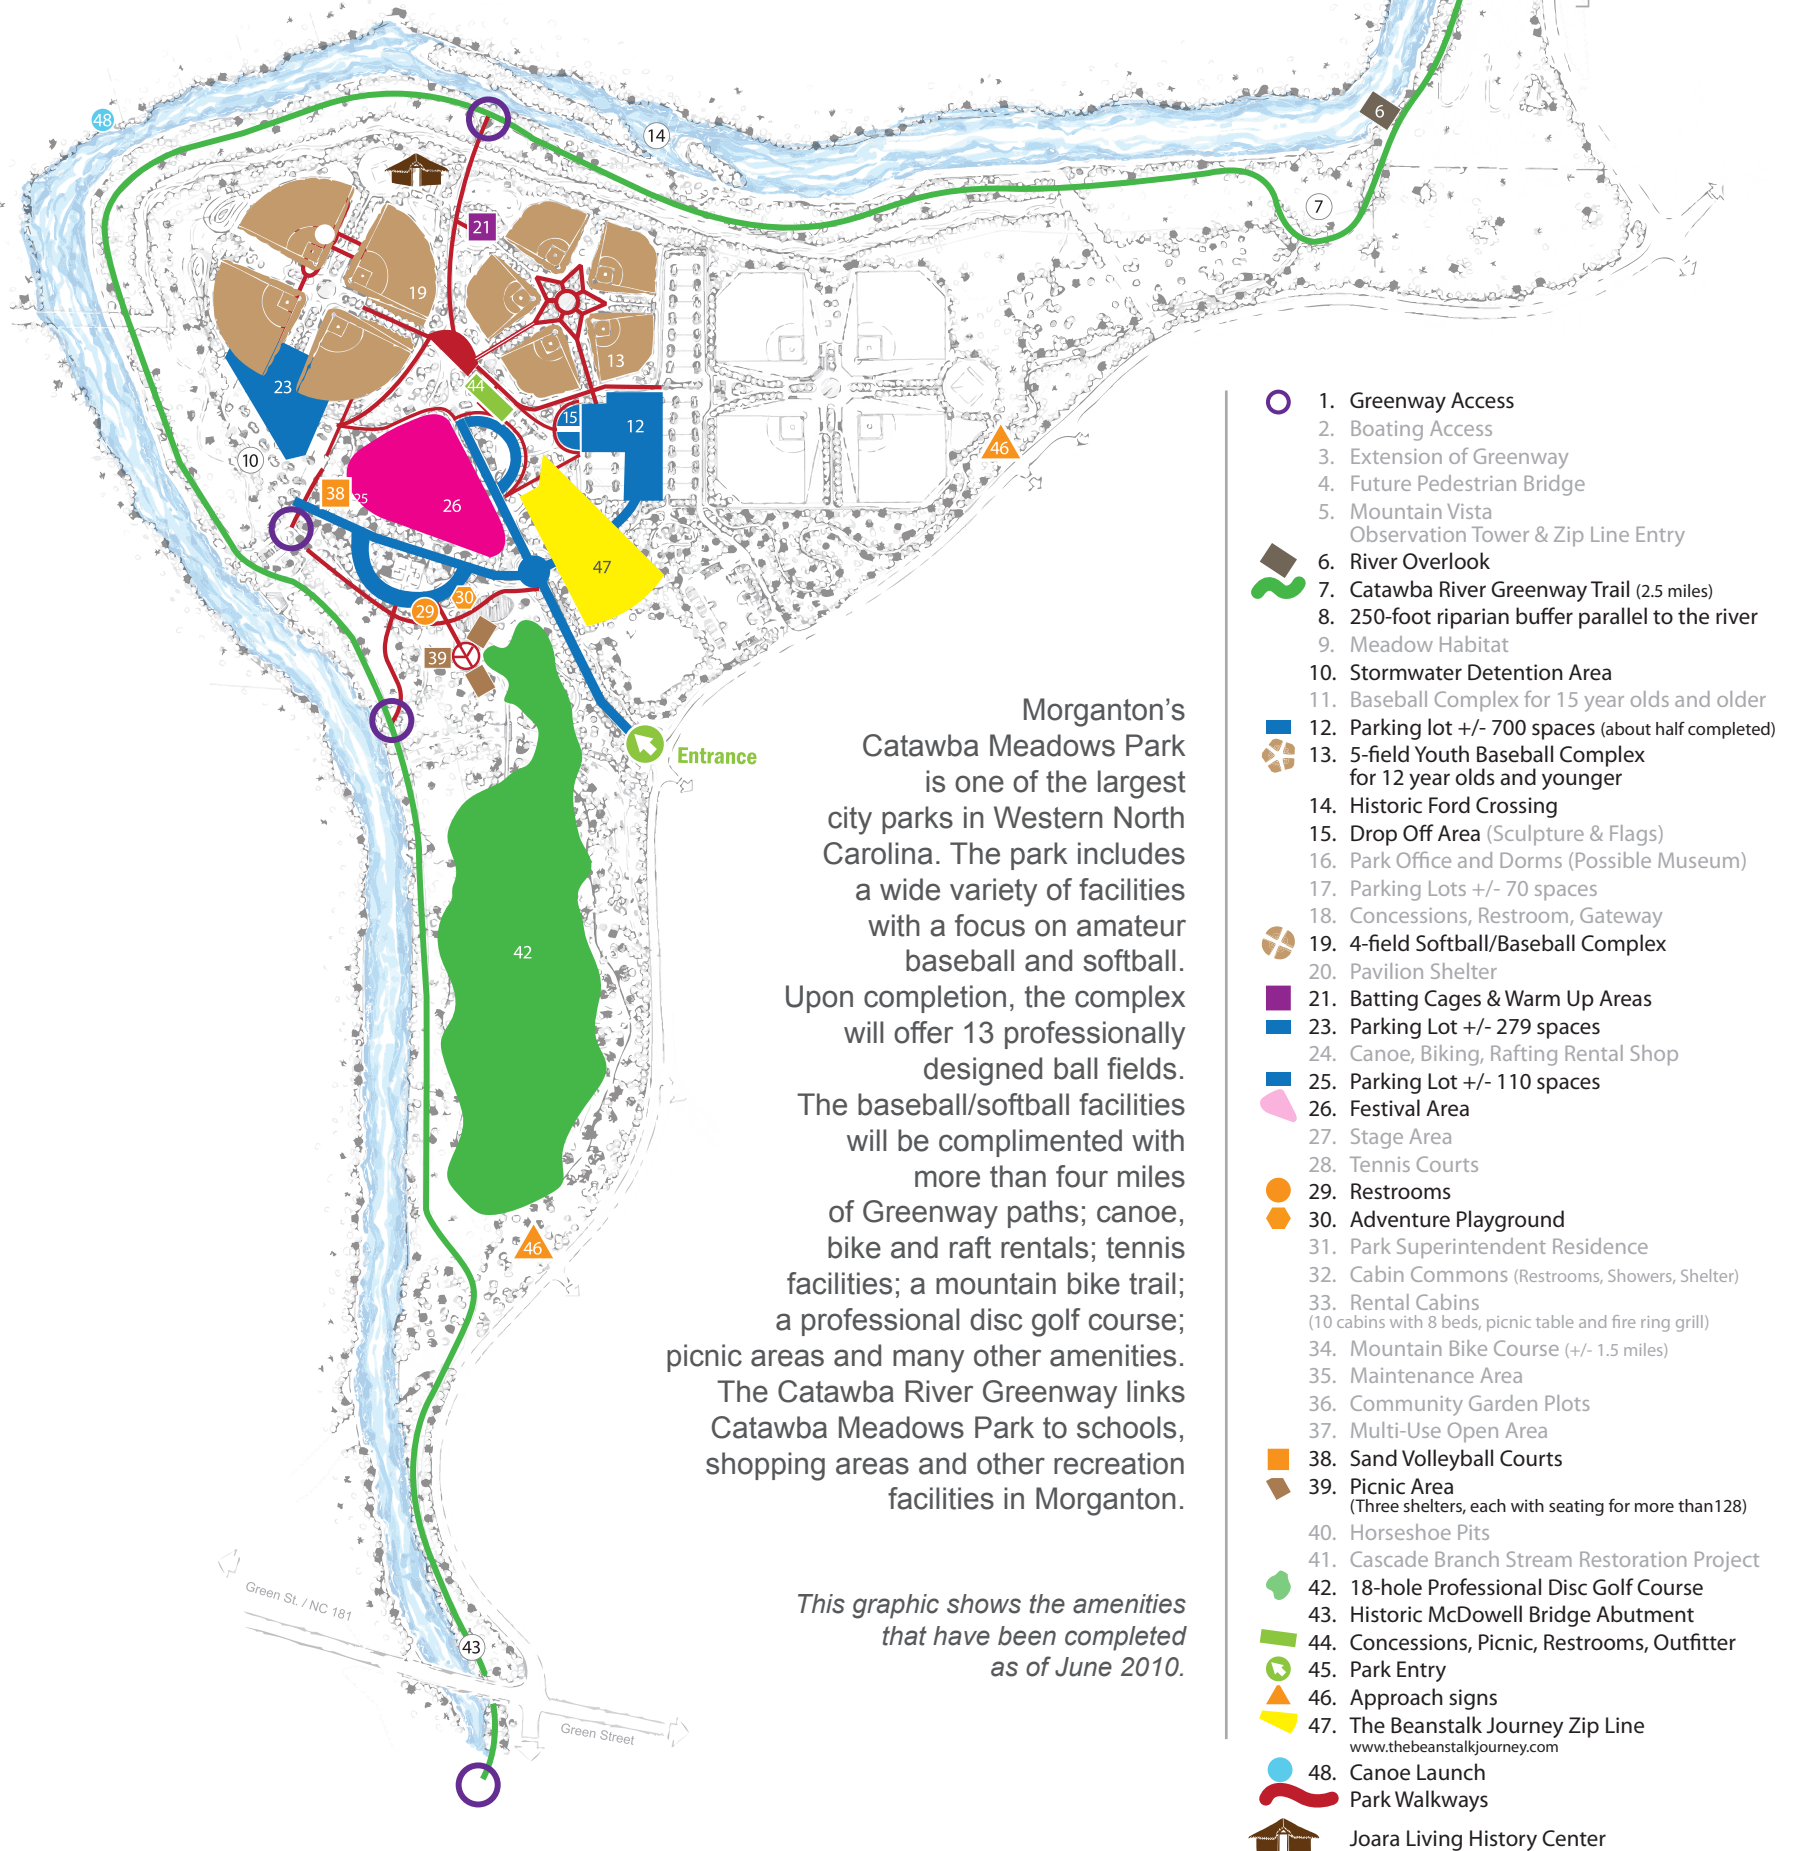

Catawba Meadows Park

Est. 2006
MORGANTON • NC

Completed Amenities

Directions to Catawba Meadows Park

1. From Interstate 40 take Exit 105. Turn right off the exit onto Sterling street.
2. Follow Sterling Street through Downtown Morganton (Sterling will become Green Street).
3. Turn right onto Sanford Drive. 4. Turn left into Catawba Meadows.